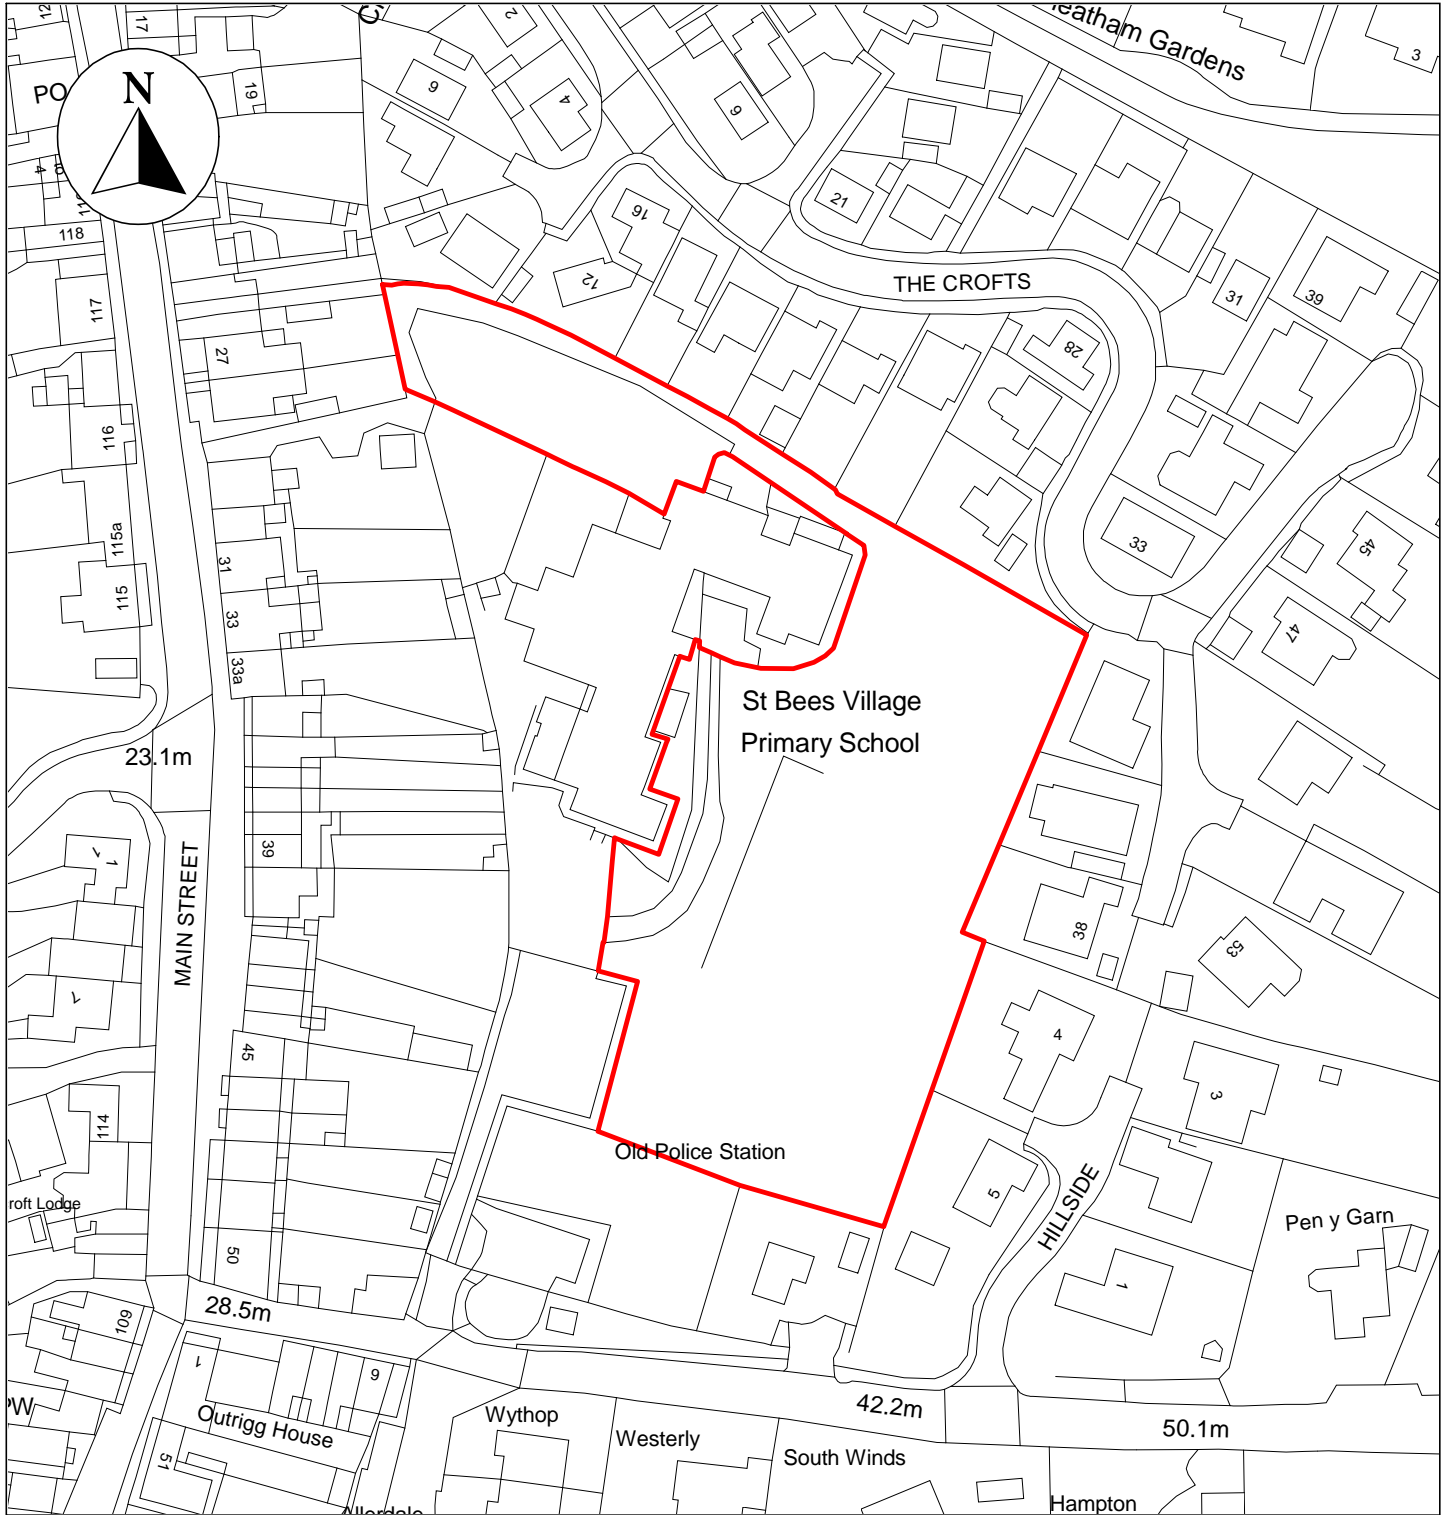

# Public Space Protection Order Cumberland Council 2024

ANTI-SOCIAL BEHAVIOUR CRIME AND  
POLICING ACT 2014

## Outrigg Playing Field, St Bees, CA27 0AA

Neighbourhoods  
Education and Enforcement  
Allerdale House  
Workington  
CA14 3YJ

Scale: 1 : 1,250  
Date: February 2024

©crown copyright database rights 2024  
ordnance survey AC0000861732